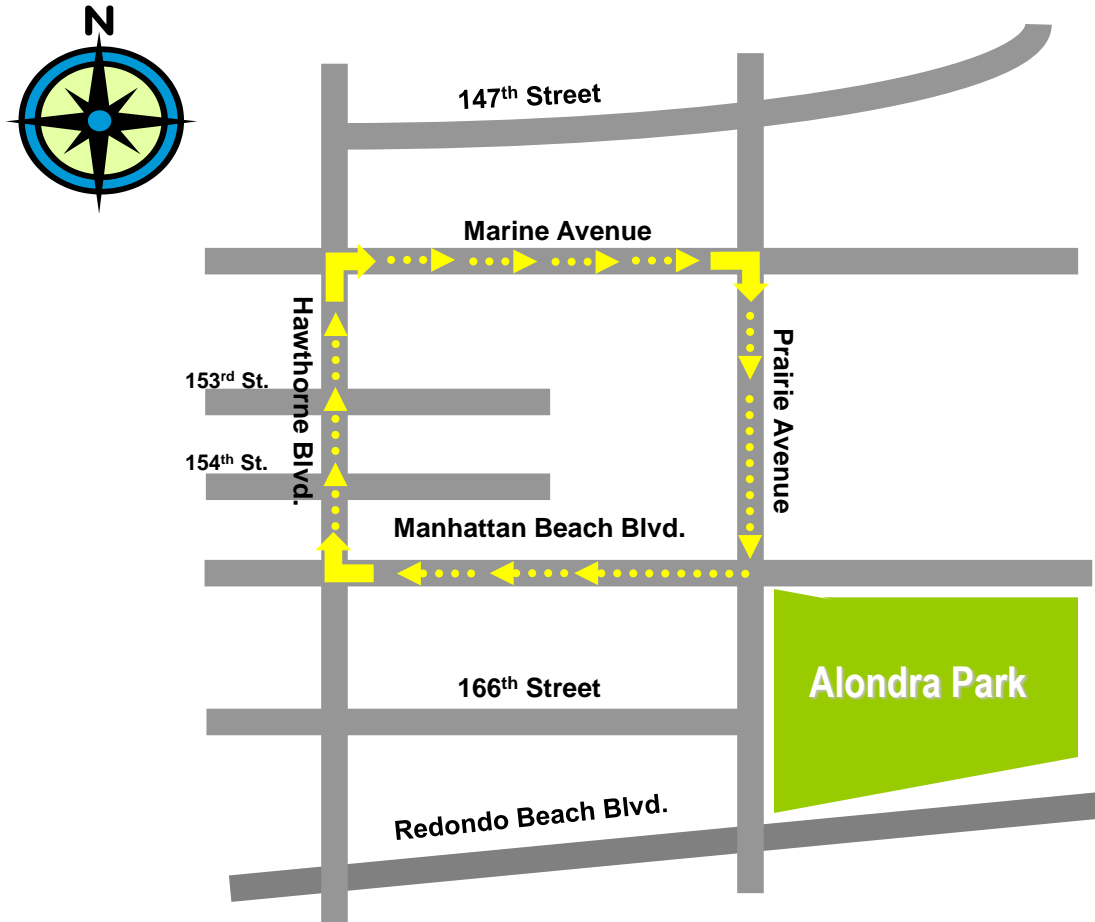

Lawndale Community Bike Ride Route Map

Participants may enter anywhere along route between 8:30 and 9:30

Bike Ride Route = 2.2 miles