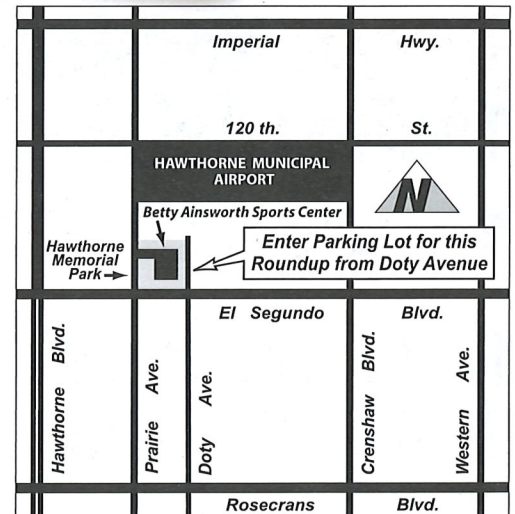

TOO TOXIC TO TRASH

FREE Household Hazardous & E-Waste Recycling Roundup

SATURDAY, APRIL 7 • 9AM - 3PM

Betty Ainsworth Sports Center
3851 W. El Segundo Blvd. • Hawthorne

PAINT & SOLVENTS

CHEMICALS

E-WASTE

SHARPS

- Bring items in a sturdy box, preferably in their original labeled containers.
- Limit of 15 gallons or 125 pounds of hazardous waste per trip.
- No business waste accepted.
- No explosives, ammunition, radioactive materials, trash, tires, large appliances like refrigerators, stoves and washing machines or controlled substances.